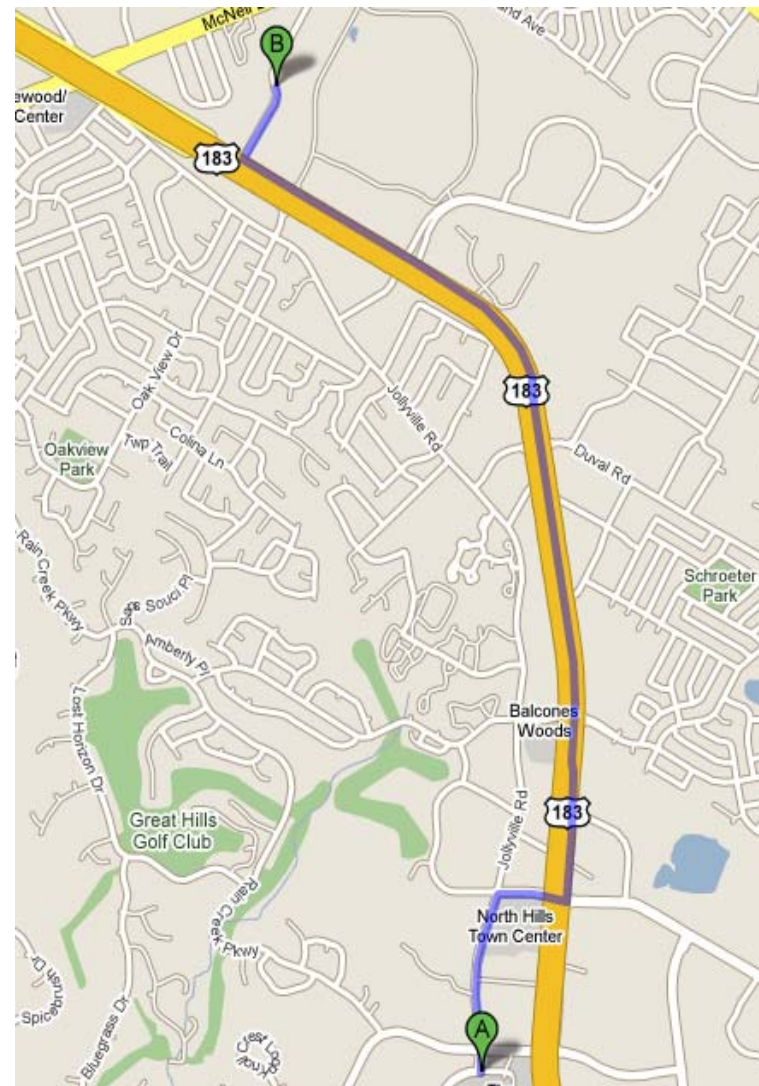

Directions from Austin Airport to Luminex

- Head east on Presidential Blvd. 0.9 mi
- Slight left to stay on Presidential Blvd. 0.1 mi
- Turn left at TX-71 0.2 mi
- Take the ramp on the left onto TX-71 1.1 mi
- Take the ramp onto US-183 16.9 mi
- Take the exit toward Oak Knoll Dr. 0.3 mi
- Merge onto Research Blvd. 0.8 mi
- Turn Right at Technology Blvd 0.2 mi
- **12212 Technology Blvd, Austin, TX 78727**

Directions from Renaissance Austin Hotel

9727 Arboretum Blvd, Austin, TX 78759 (800)468-3571

- Head north on Arboretum Blvd toward Great Hills Trail
- Continue on Jollyville Rd.
- Turn right at W. Braker Lane
- Turn left at Research Blvd.
- Take the ramp on the left onto US-183 N
- Take the exit toward Oak Knoll Dr.
- Merge onto Research Blvd.
- Turn right at Technology Blvd
- **12212 Technology Blvd, Austin, TX 78727**